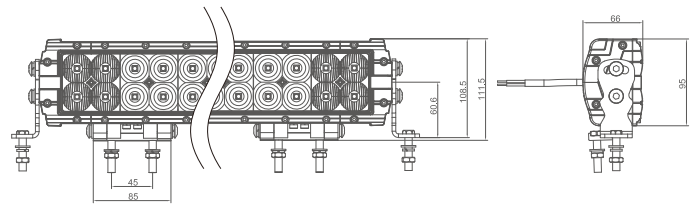

MODEL: GT-BD06B

Oder Code	GT-BD06B
LED	10W/Pcs Cree
Row	Dual Row
Operating Voltage	10-30V DC
Operating Temp	-40~+80 °Celcius
Beam Pattern	Flood, Spot, Combo
ColorTemperature	6000K
Lifetime	30000+h
Lens Material	Polycarbonate
Housing Material	Aluminum
Coating Powder	Semi-Gloss Black
Mounting System	304 Stainless Steel Side Mount /Aluminum Bottom Mount
Pressure Equalization Vent	Yes
Waterproof Rate	Ip67
EMC Protection	ECE R10, CISPR 25 Class 3

Plastic Decorative Part:
Different Colors Are Available

MODEL	Size	Watt	AMP Draw	Leds	Theoretical Lumen	Cable Length	Net Weight	Package Standard
GT-BD06B-8L	7.00"	80W	4.67A@12V, 2.34A@24V	8PCS*10W Cree	9600Lm	600mm	1.20Kg/Pcs	4Pcs/Carton
GT-BD06B-12L	9.46"	120W	7.00A@12V, 3.50A@24V	12PCS*10W Cree	14400Lm	600mm	1.60Kg/Pcs	4Pcs/Carton
GT-BD06B-16L	12.00"	160W	9.30A@12V, 4.67A@24V	16PCS*10W Cree	19200Lm	800mm	1.90Kg/Pcs	4Pcs/Carton
GT-BD06B-20L	14.50"	200W	11.67A@12V, 5.83A@24V	20PCS*10W Cree	24000Lm	800mm	2.20Kg/Pcs	4Pcs/Carton
GT-BD06B-24L	17.00"	240W	14.00A@12V, 7.00A@24V	24PCS*10W Cree	28800Lm	800mm	2.50Kg/Pcs	2Pcs/Carton
GT-BD06B-28L	19.50"	280W	16.30A@12V, 8.17A@24V	28PCS*10W Cree	33600Lm	900mm	2.80Kg/Pcs	2Pcs/Carton
GT-BD06B-32L	22.00"	320W	18.67A@12V, 9.30A@24V	32PCS*10W Cree	38400Lm	900mm	3.10Kg/Pcs	2Pcs/Carton