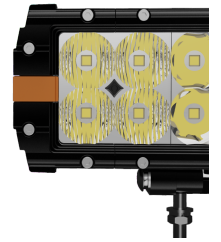

MODEL: GT-BD06B

Oder Code	GT-BD06B
LED	10W/Pcs Cree
Row	Dual Row
Operating Voltage	10-30V DC
Operating Temp	-40~+80 °Celcius
Beam Pattern	Flood, Spot, Combo
ColorTemperature	6000K
Lifetime	30000+h
Lens Material	Polycarbonate
Housing Material	Aluminum
Coating Powder	Semi-Gloss Black
Mounting System	304 Stainless Steel Side Mount /Aluminum Bottom Mount
Pressure Equalization Vent	Yes
Waterproof Rate	Ip67
EMC Protection	ECE R10, CISPR 25 Class 3

Plastic Decorative Part:
Different Colors Are Available

MODEL	Size	Watt	AMP Draw	Leds	Theoretical Lumen	Cable Length	Net Weight	Package Standard
GT-BD06B-8L	7.00"	80W	4.67A@12V, 2.34A@24V	8PCS*10W Cree	9600Lm	600mm	1.20Kg/Pcs	4Pcs/Carton
GT-BD06B-12L	9.46"	120W	7.00A@12V, 3.50A@24V	12PCS*10W Cree	14400Lm	600mm	1.60Kg/Pcs	4Pcs/Carton
GT-BD06B-16L	12.00"	160W	9.30A@12V, 4.67A@24V	16PCS*10W Cree	19200Lm	800mm	1.90Kg/Pcs	4Pcs/Carton
GT-BD06B-20L	14.50"	200W	11.67A@12V, 5.83A@24V	20PCS*10W Cree	24000Lm	800mm	2.20Kg/Pcs	4Pcs/Carton
GT-BD06B-24L	17.00"	240W	14.00A@12V, 7.00A@24V	24PCS*10W Cree	28800Lm	800mm	2.50Kg/Pcs	2Pcs/Carton
GT-BD06B-28L	19.50"	280W	16.30A@12V, 8.17A@24V	28PCS*10W Cree	33600Lm	900mm	2.80Kg/Pcs	2Pcs/Carton
GT-BD06B-32L	22.00"	320W	18.67A@12V, 9.30A@24V	32PCS*10W Cree	38400Lm	900mm	3.10Kg/Pcs	2Pcs/Carton