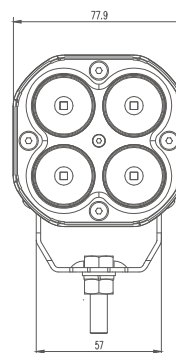

MODEL: GT13117

Oder Code	GT13117
Max Power	40W
Leds	4Pcs*10W
Color Temperature	6000K
AMP Draw	2.3A@12V, 1.17A@24V
Operating Voltage	10-30V DC
Operating Temperature	-40~+80 °Celcius
Size(inch)	3.07"
Beam Pattern	Flood/Spot
1 Lux Reading	Flood 60m/Spot 272m
Theoretical Lumen(lm)	3600lm
Effective Lumen(lm)	2800lm
Mounting Bracket	304 Stainless Steel
Lifetime	30000+h
Lens Material	Polycarbonate
Housing	Die-Casting Aluminum
Coating Powder	Sand Black
Cable Length	400mm
Waterproof Rate	Ip68
EMC Protection	ECE R10, CISPR 25 Class 3
Net Weight	0.45Kg
Package Standard	20PCS/Crarton

1lx@272meters (spot)

1lx@60meters (flood)