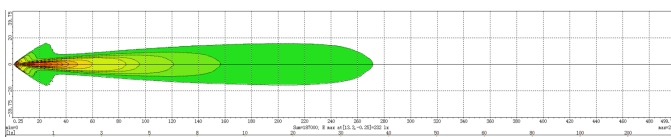

MODEL: GT13117

Oder Code	GT13117
Max Power	40W
Leds	4Pcs*10W
Color Temperature	6000K
AMP Draw	2.3A@12V, 1.17A@24V
Operating Voltage	10-30V DC
Operating Temperature	-40~+80 °Celcius
Size(inch)	3.07"
Beam Pattern	Flood/Spot
1 Lux Reading	Flood 60m/Spot 272m
Theoretical Lumen(lm)	3600lm
Effective Lumen(lm)	2800lm
Mounting Bracket	304 Stainless Steel
Lifetime	30000+h
Lens Material	Polycarbonate
Housing	Die-Casting Aluminum
Coating Powder	Sand Black
Cable Length	400mm
Waterproof Rate	Ip68
EMC Protection	ECE R10, CISPR 25 Class 3
Net Weight	0.45Kg
Package Standard	20PCS/Crarton

1lx@272meters (spot)

1lx@60meters (flood)