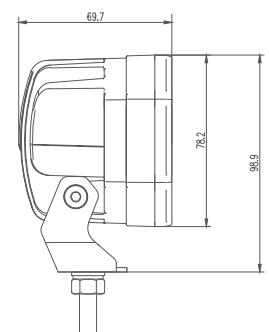

MODEL: GT13117

Oder Code	GT13117
Max Power	40W
Leds	4Pcs*10W
Color Temperature	6000K
AMP Draw	2.3A@12V, 1.17A@24V
Operating Voltage	10-30V DC
Operating Temperature	-40~+80 °Celcius
Size(inch)	3.07"
Beam Pattern	Flood/Spot
1 Lux Reading	Flood 60m/Spot 272m
Theoretical Lumen(lm)	3600lm
Effective Lumen(lm)	2800lm
Mounting Bracket	304 Stainless Steel
Lifetime	30000+h
Lens Material	Polycarbonate
Housing	Die-Casting Aluminum
Coating Powder	Sand Black
Cable Length	400mm
Waterproof Rate	Ip68
EMC Protection	ECE R10, CISPR 25 Class 3
Net Weight	0.45Kg
Package Standard	20PCS/Crarton

1lx@272meters (spot)

1lx@60meters (flood)