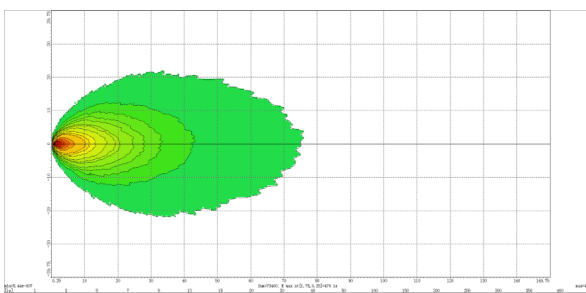

MODEL: GT14128

Oder Code	GT14128
Max Power	36W
Leds	9Pcs*4W Osram S8
Color Temperature	5700K
AMP Draw	2.67A@12V, 1.33A@24V
Operating Voltage	10-30V DC
Operating Temperature	-40~+80 °Celcius
Size(inch)	3.96"
Beam Pattern	Flood
1 Lux Reading	75m
Theoretical Lumen(lm)	4500lm
Effective Lumen(lm)	3600lm
Mounting Bracket	304 Stainless Steel
Lifetime	30000+h
Lens Material	Polycarbonate
Housing	Die-Casting Aluminum
Coating Powder	Sand Black
Cable Length	400mm
Waterproof Rate	IP68
EMC Protection	ECE R10, CISPR 25 Class 3
Net Weight	0.58Kg
Package Standard	20Pcs/Carton

1lx@75meters