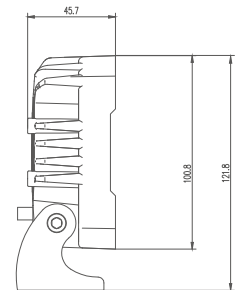

MODEL: GT14128

Oder Code	GT14128
Max Power	36W
Leds	9Pcs*4W Osram S8
Color Temperature	5700K
AMP Draw	2.67A@12V, 1.33A@24V
Operating Voltage	10-30V DC
Operating Temperature	-40~+80 °Celcius
Size(inch)	3.96"
Beam Pattern	Flood
1 Lux Reading	75m
Theoretical Lumen(lm)	4500lm
Effective Lumen(lm)	3600lm
Mounting Bracket	304 Stainless Steel
Lifetime	30000+h
Lens Material	Polycarbonate
Housing	Die-Casting Aluminum
Coating Powder	Sand Black
Cable Length	400mm
Waterproof Rate	IP68
EMC Protection	ECE R10, CISPR 25 Class 3
Net Weight	0.58Kg
Package Standard	20Pcs/Carton

1lx@75meters