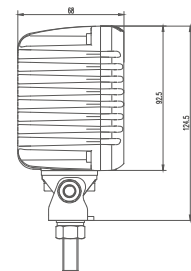

MODEL: GT14129

Oder Code	GT14129
Max Power	45W
Leds	9Pcs*5W Osram
Color Temperature	5700K
AMP Draw	2.9A@12V, 1.45A@24V
Operating Voltage	10-30V DC
Operating Temperature	-40~+80 °Celcius
Size(inch)	4.01"
Beam Pattern	Flood
1 Lux Reading	73m
Theoretical Lumen(lm)	3150lm
Effective Lumen(lm)	2205lm
Mounting Bracket	304 Stainless Steel
Lifetime	30000+h
Lens Material	Polycarbonate
Housing	Die-Casting Aluminum
Coating Powder	Semi Gloss Black
Cable Length	400mm
Waterproof Rate	Ip68
EMC Protection	ECE R10, CISPR 25 Class 3
Net Weight	0.6Kg
Package Standard	20PCS/Crarton

1lx@73meters