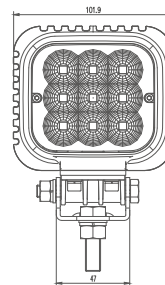

MODEL: GT14129

Oder Code	GT14129
Max Power	45W
Leds	9Pcs*5W Osram
Color Temperature	5700K
AMP Draw	2.9A@12V, 1.45A@24V
Operating Voltage	10-30V DC
Operating Temperature	-40~+80 °Celcius
Size(inch)	4.01"
Beam Pattern	Flood
1 Lux Reading	73m
Theoretical Lumen(lm)	3150lm
Effective Lumen(lm)	2205lm
Mounting Bracket	304 Stainless Steel
Lifetime	30000+h
Lens Material	Polycarbonate
Housing	Die-Casting Aluminum
Coating Powder	Semi Gloss Black
Cable Length	400mm
Waterproof Rate	Ip68
EMC Protection	ECE R10, CISPR 25 Class 3
Net Weight	0.6Kg
Package Standard	20PCS/Crarton

1lx@73meters