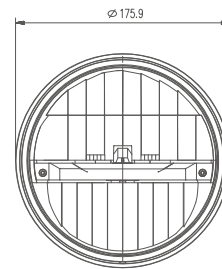

MODEL: GT17216

Oder Code	GT17216
Max Power	24W
Leds	2Pcs*12W Osram
Color Temperature	5700K
AMP Draw	1A@24V, 2A@12V
Operating Voltage	10-30V DC
Operating Temperature	-40~+80 °Celcius
Size(inch)	7.0"
Beam Pattern	Driving Light Beam
1Lux Reading	147m
Theoretical Lumen(lm)	2400lm
Effective Lumen(lm)	2300lm
Lifetime	30000+h
Lens Material	Polycarbonate
Housing	Die-Casting Aluminum
Coating Powder	Sand Black
Pressure Equalization Vent	Yes
Cable Length	400mm
Waterproof Rate	Ip68
EMC Protection	ECE R10, CISPR 25 Class 3
Beam Type Protection	ECE APPROVED
Net Weight	1.04Kg
Package Standard	20Pcs/Carton

Low Beam

1lx@147meters

High Beam

1lx@147meters