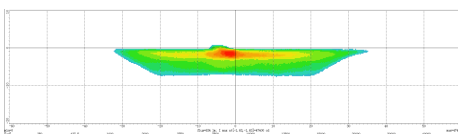

MODEL: GT17216

Oder Code	GT17216
Max Power	24W
Leds	2Pcs*12W Osram
Color Temperature	5700K
AMP Draw	1A@24V, 2A@12V
Operating Voltage	10-30V DC
Operating Temperature	-40~+80 °Celcius
Size(inch)	7.0"
Beam Pattern	Driving Light Beam
1Lux Reading	147m
Theoretical Lumen(lm)	2400lm
Effective Lumen(lm)	2300lm
Lifetime	30000+h
Lens Material	Polycarbonate
Housing	Die-Casting Aluminum
Coating Powder	Sand Black
Pressure Equalization Vent	Yes
Cable Length	400mm
Waterproof Rate	Ip68
EMC Protection	ECE R10, CISPR 25 Class 3
Beam Type Protection	ECE APPROVED
Net Weight	1.04Kg
Package Standard	20Pcs/Carton

Low Beam

1lx@147meters

High Beam

1lx@147meters