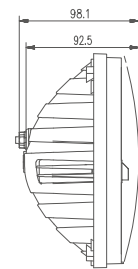

MODEL: GT17216

Oder Code	GT17216
Max Power	24W
Leds	2Pcs*12W Osram
Color Temperature	5700K
AMP Draw	1A@24V, 2A@12V
Operating Voltage	10-30V DC
Operating Temperature	-40~+80 °Celcius
Size(inch)	7.0"
Beam Pattern	Driving Light Beam
1Lux Reading	147m
Theoretical Lumen(lm)	2400lm
Effective Lumen(lm)	2300lm
Lifetime	30000+h
Lens Material	Polycarbonate
Housing	Die-Casting Aluminum
Coating Powder	Sand Black
Pressure Equalization Vent	Yes
Cable Length	400mm
Waterproof Rate	Ip68
EMC Protection	ECE R10, CISPR 25 Class 3
Beam Type Protection	ECE APPROVED
Net Weight	1.04Kg
Package Standard	20Pcs/Carton

Low Beam

1lx@147meters

High Beam

1lx@147meters