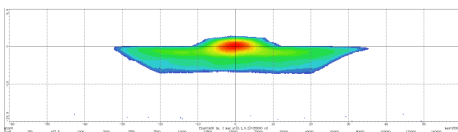

MODEL: GT17216

Oder Code	GT17216
Max Power	24W
Leds	2Pcs*12W Osram
Color Temperature	5700K
AMP Draw	1A@24V, 2A@12V
Operating Voltage	10-30V DC
Operating Temperature	-40~+80 °Celcius
Size(inch)	7.0"
Beam Pattern	Driving Light Beam
1Lux Reading	147m
Theoretical Lumen(lm)	2400lm
Effective Lumen(lm)	2300lm
Lifetime	30000+h
Lens Material	Polycarbonate
Housing	Die-Casting Aluminum
Coating Powder	Sand Black
Pressure Equalization Vent	Yes
Cable Length	400mm
Waterproof Rate	Ip68
EMC Protection	ECE R10, CISPR 25 Class 3
Beam Type Protection	ECE APPROVED
Net Weight	1.04Kg
Package Standard	20Pcs/Carton

Low Beam

1lx@147meters

High Beam

1lx@147meters